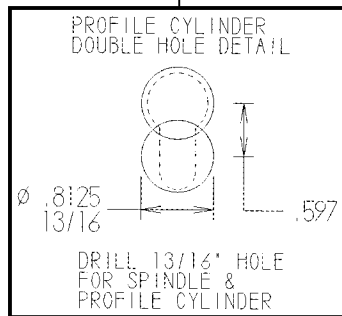

# #558 Sliding Door Mechanism

**STRIKE FOR #558 MECHANISM  
PART # OT8066-8**