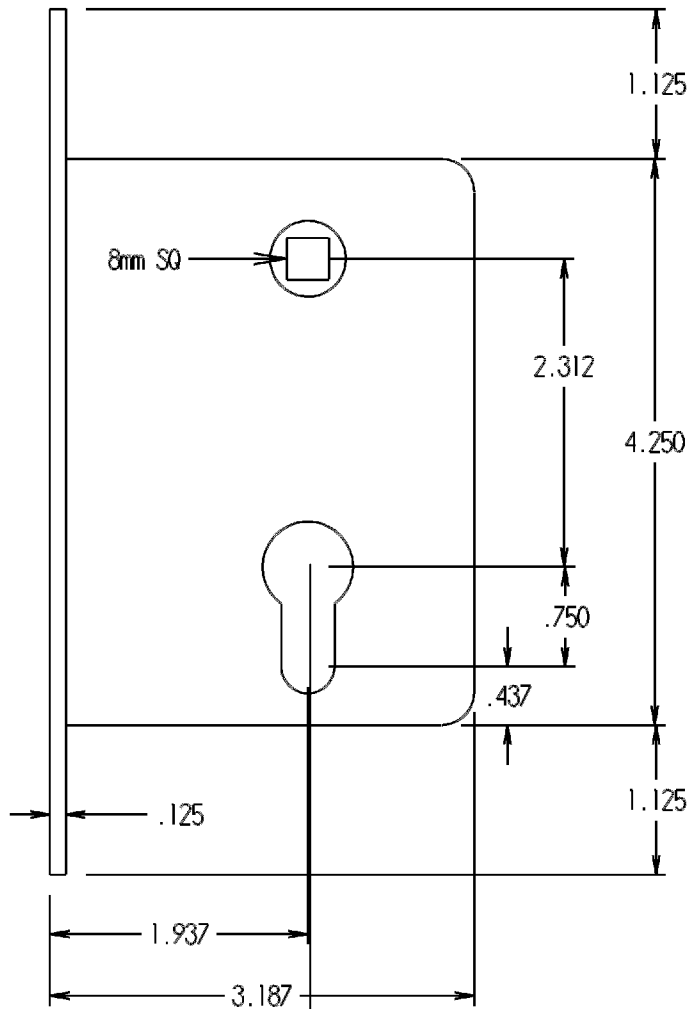

# #558 Sliding Door Mechanism

**STRIKE FOR #558 MECHANISM  
PART # OT8066-8**