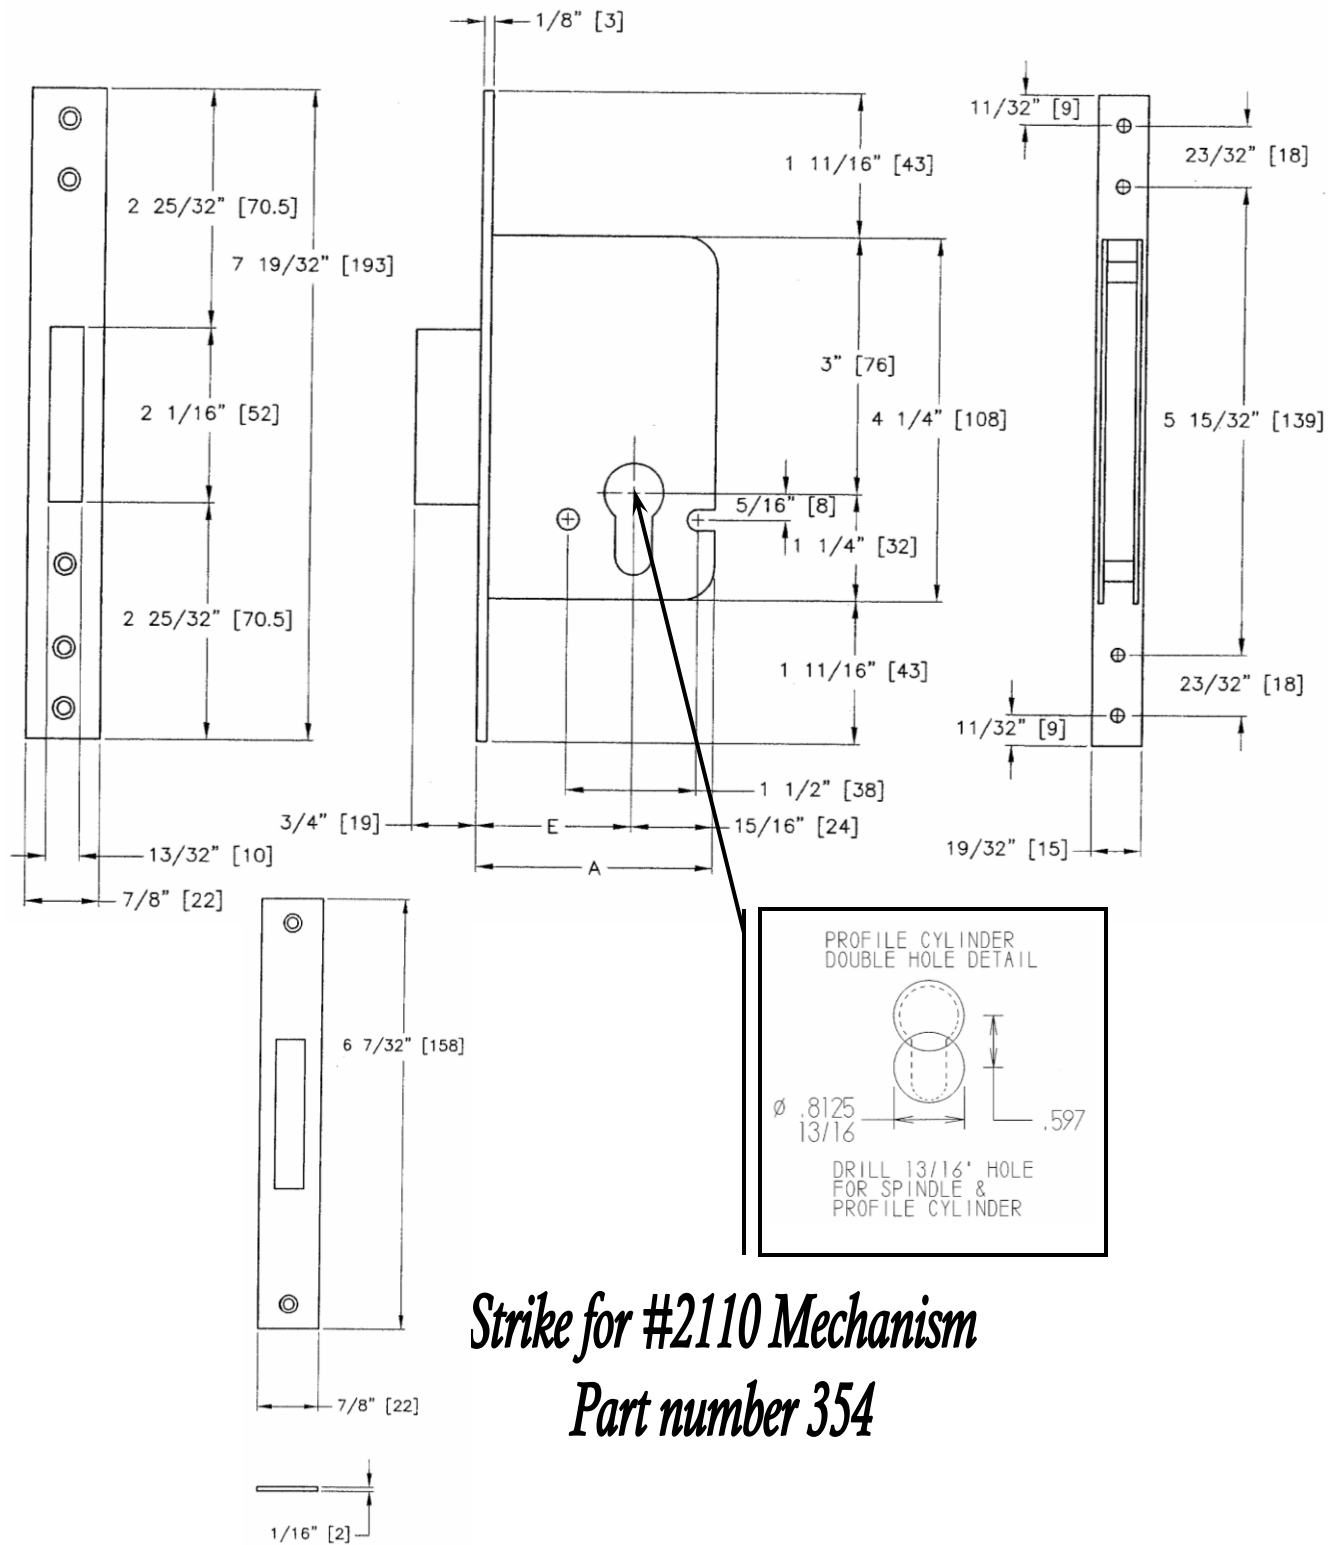

# The #2110 Mortise Deadbolt.

	Inches [mm]					
<i>E = Backset</i>	1-9/16" [40]	1-3/4" [45]	1-31/32" [50]	2-3/8" [60]	2-3/4" [70]	3-5/32" [80]
<i>A = E + [24]</i>	2-1/2" [64]	2-23/32" [69]	2-29/32" [74]	3-5/16" [84]	3-11/16" [94]	4-3/32" [104]