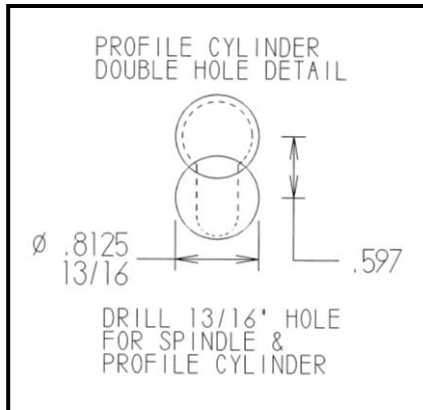

The #558 Sliding Door Mechanism.

Strike for #558 Mechanism Part number OT8066-8