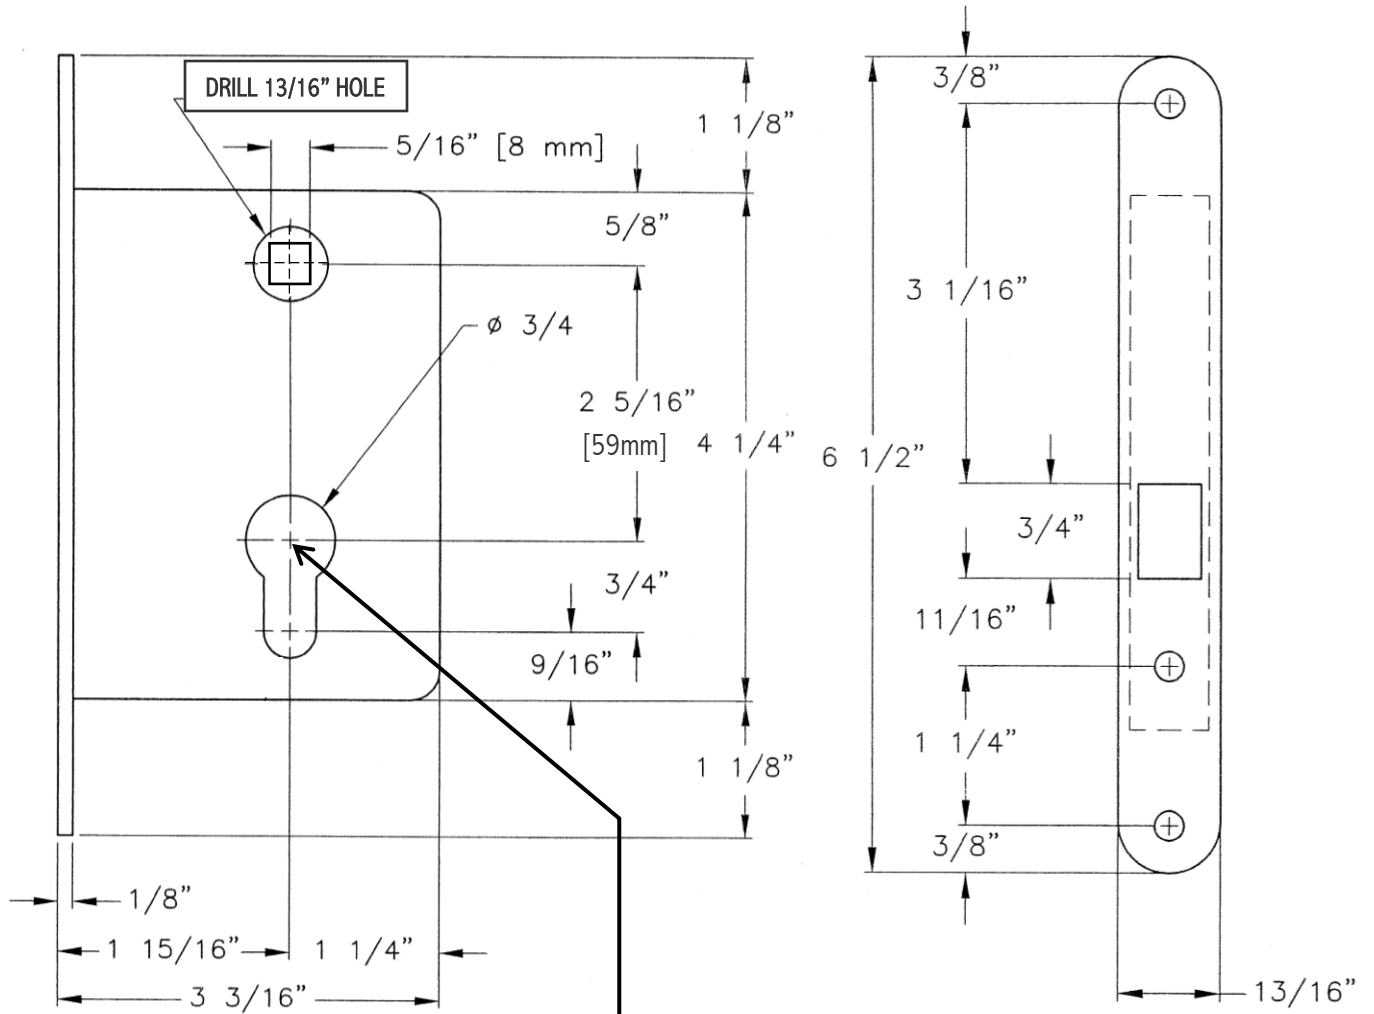

The #558 Sliding Door Mechanism.

Strike for #558 Mechanism Part number OT8066-8