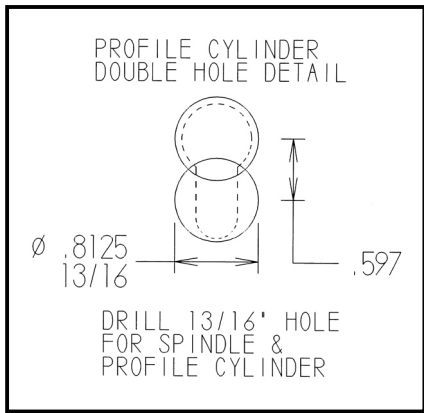

The #558 Sliding Door Mechanism.

Strike for #558 Mechanism
Part number OT8066-8