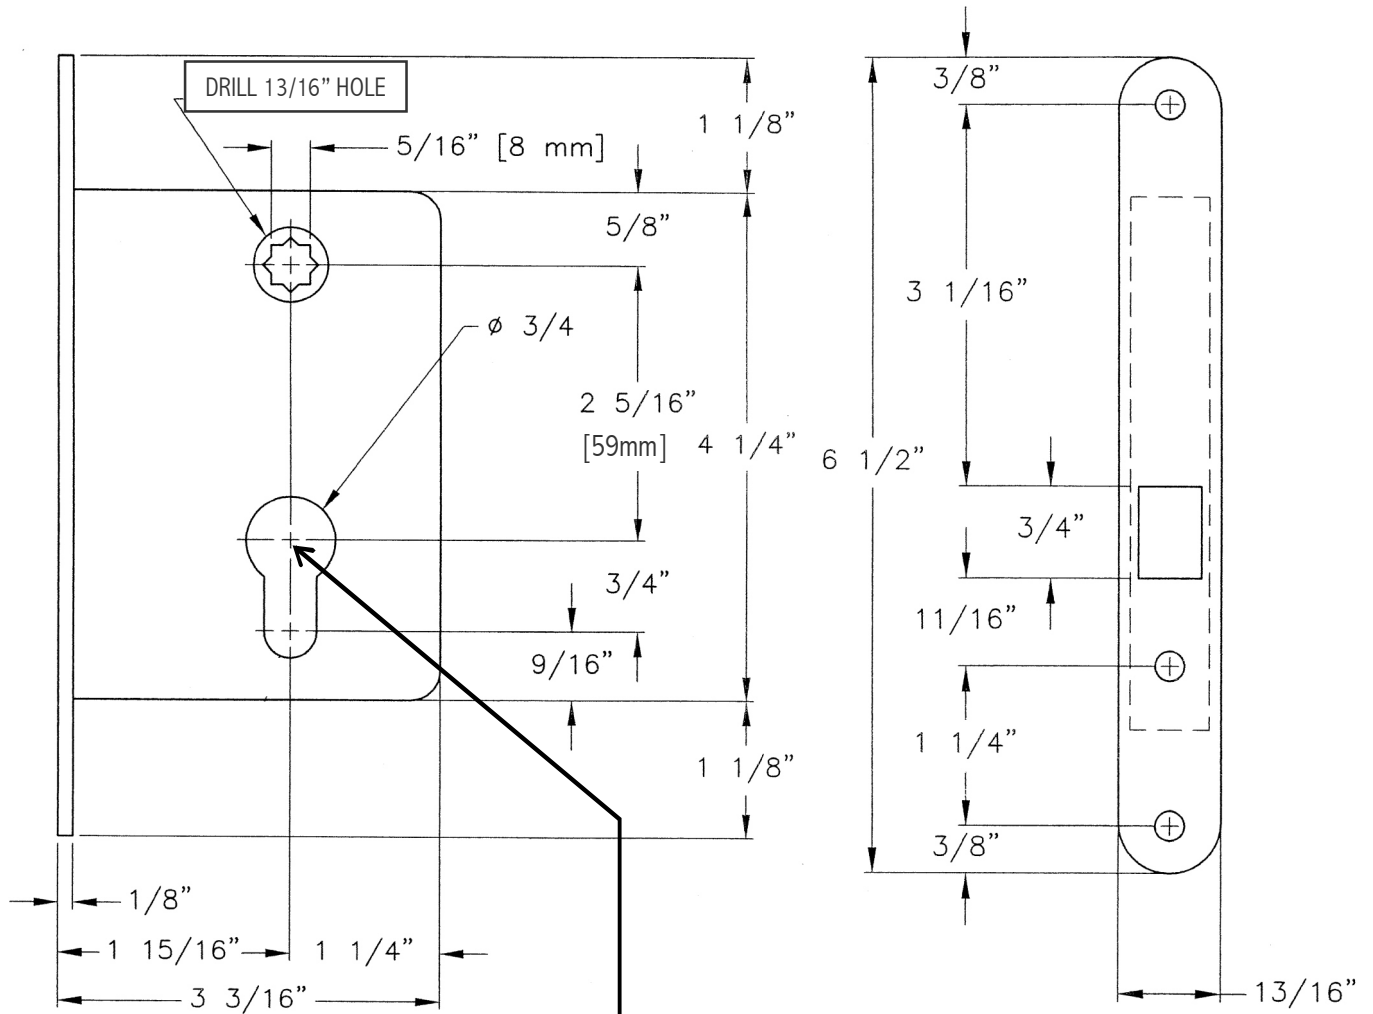

The #558 Sliding Door Mechanism.

Strike for #558 Mechanism
Part number OT8066-8