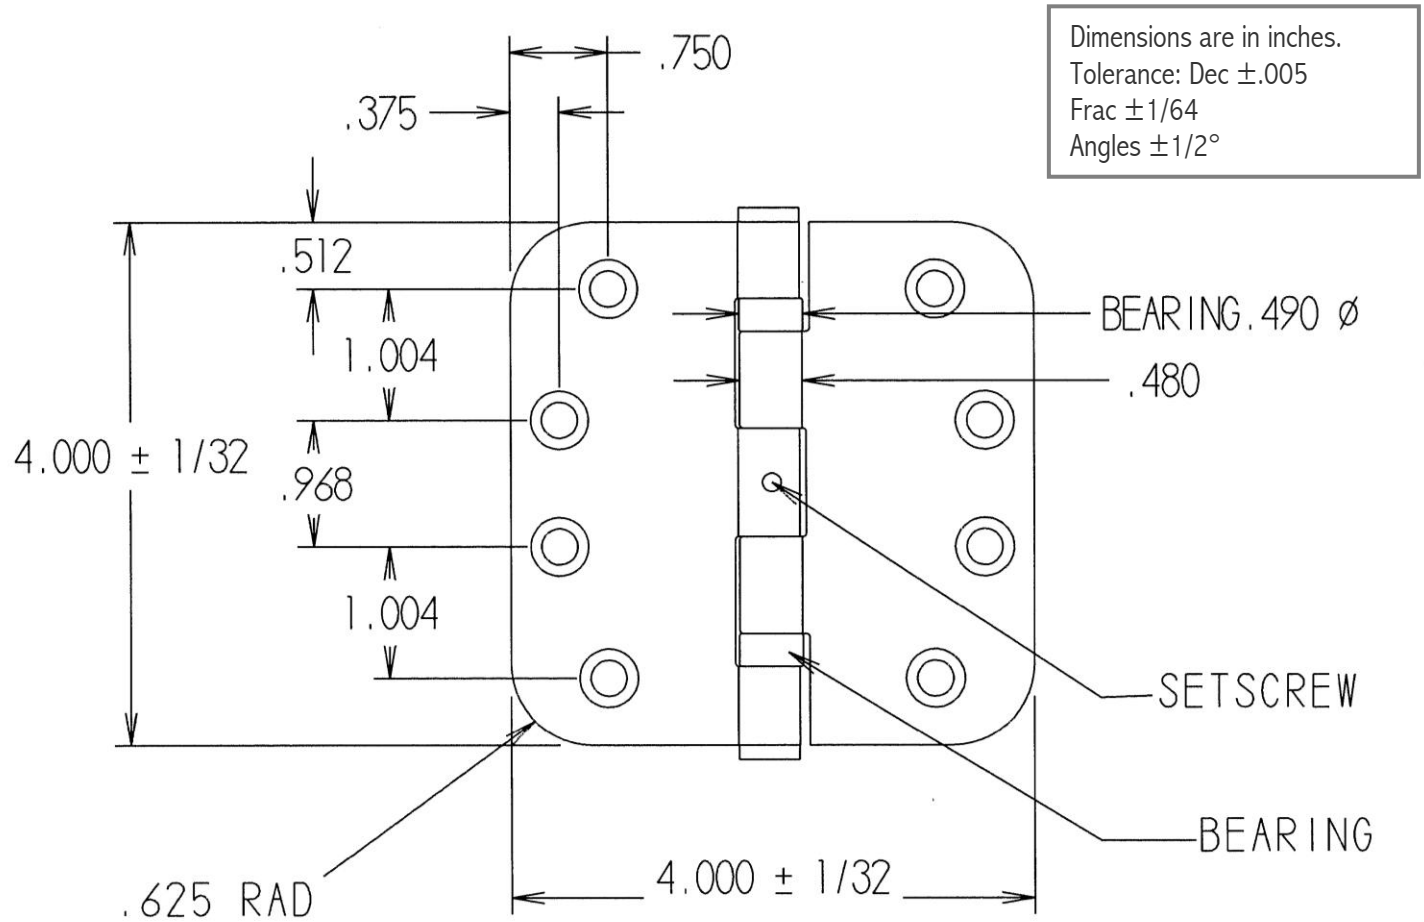

4" x 4" Heavy Duty Hinge

Dual 5/8" Radius Corner

Solid Brass.
 5/8" Radius Corners.
 P/N BB4709-"Color".
 Two Stainless Steel Ball Bearings.
 Stainless Steel Non Removable Pin (NRP).