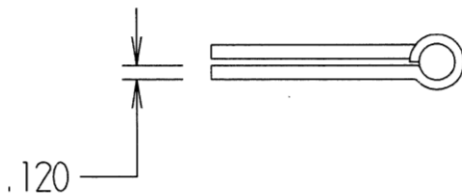

4" x 4" Heavy Duty Hinge

Dual 5/8" Radius Corner

Solid Brass.
 5/8" Radius Corners.
 P/N BB4709-"Color".
 Two Stainless Steel Ball Bearings.
 Stainless Steel Non Removable Pin (NRP).