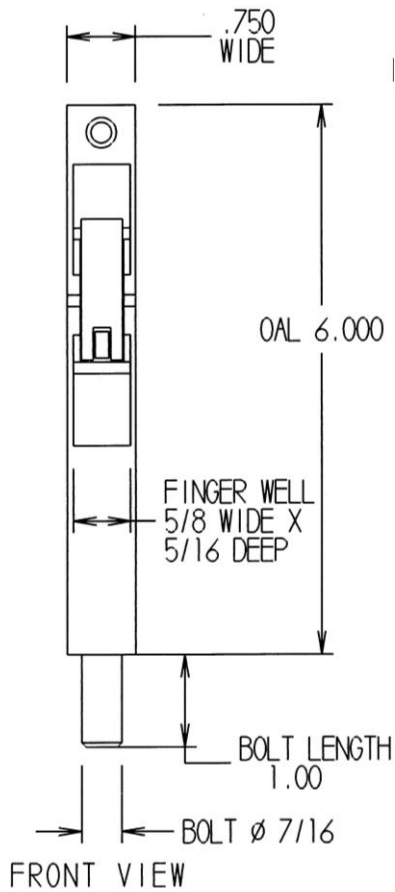

Finger Friendly Flush Bolts

#5260 Square Corner.

Available in Polished Brass (US3);
Antique Brass (US5); Oil Rubbed Bronze
(US10B); Satin Nickel (US15); Pewter
(US15A); Polished Chrome (US26) or
Satin Chrome (US26D).

#5270 Radius Corner. Available in Black or White.

FRONT SHOWN
IN 1.75" WIDE DOOR