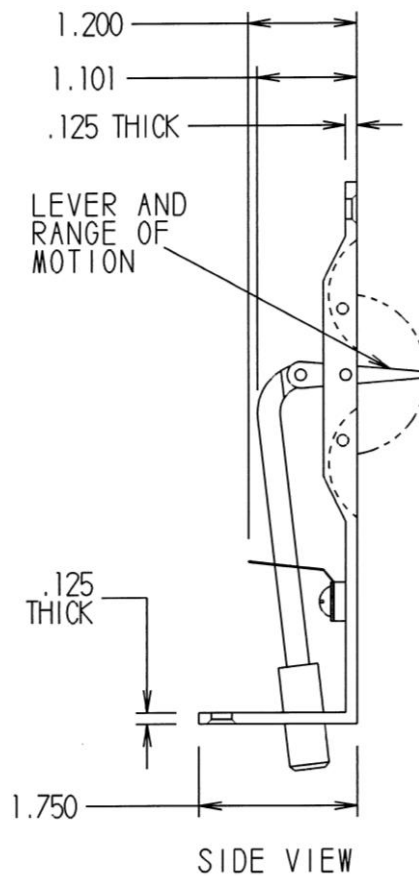

Finger Friendly Flush Bolts

#5260 Square Corner.

Available in Polished Brass (US3);
Antique Brass (US5); Oil Rubbed Bronze
(US10B); Satin Nickel (US15); Pewter
(US15A); Polished Chrome (US26) or
Satin Chrome (US26D).

#5270 Radius Corner. Available in Black or White.

FRONT SHOWN
IN 1.75" WIDE DOOR