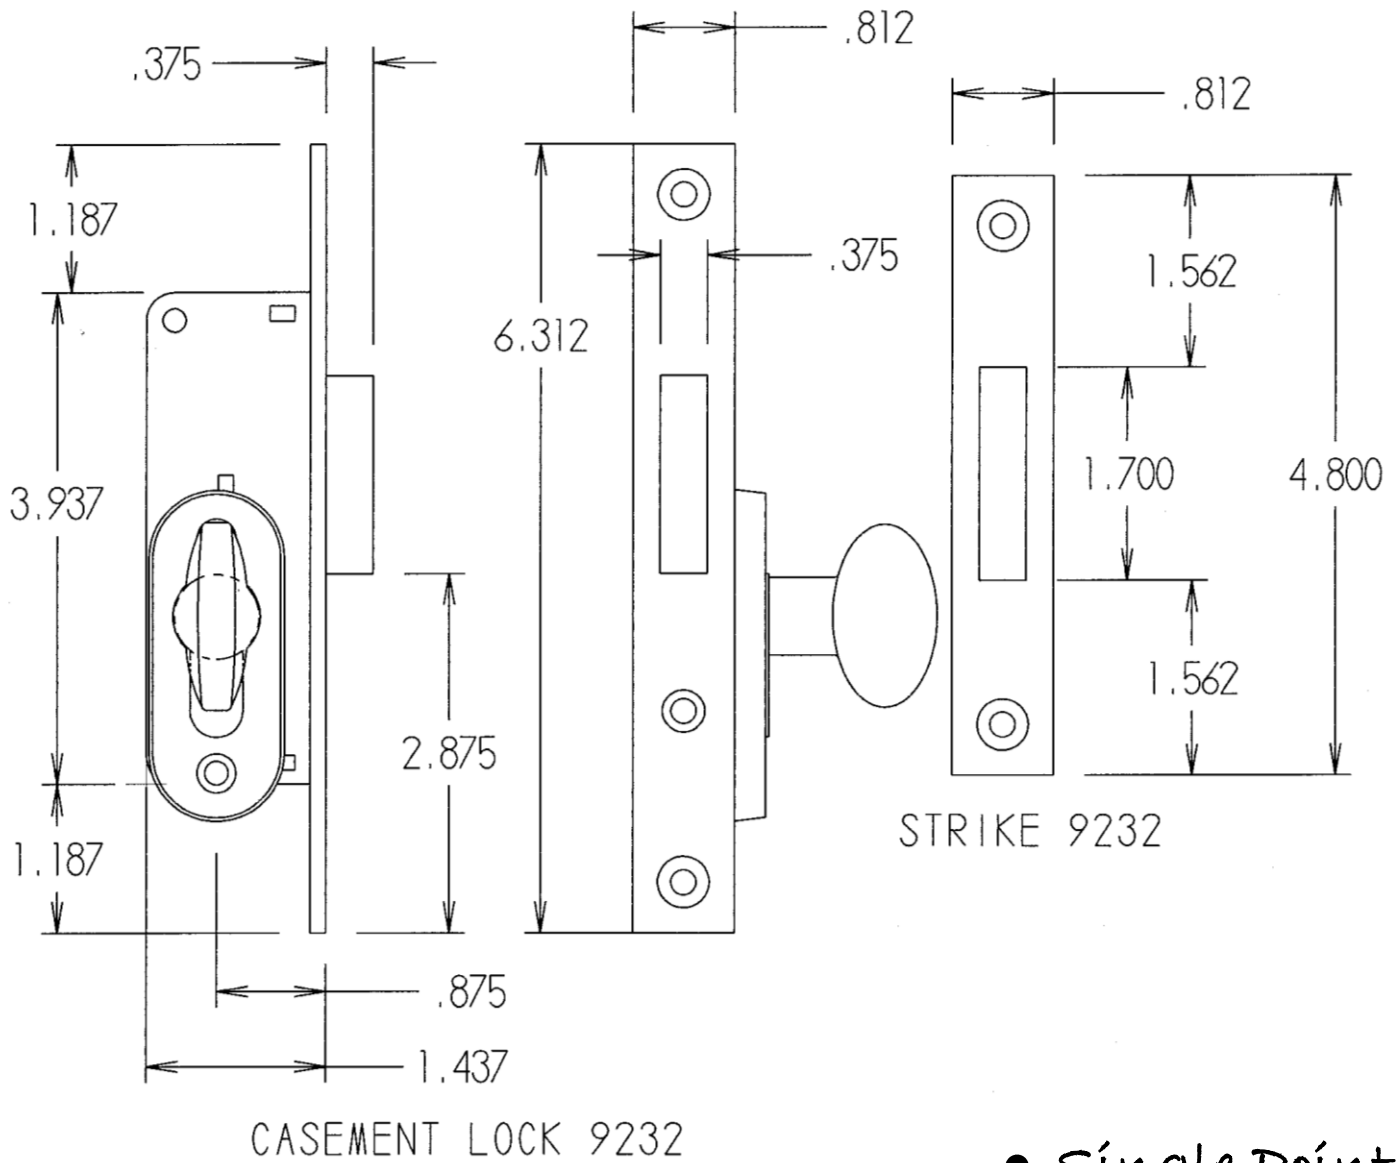

#9232 Sidelight Lock

- Single Point.
- 25mm Backset.