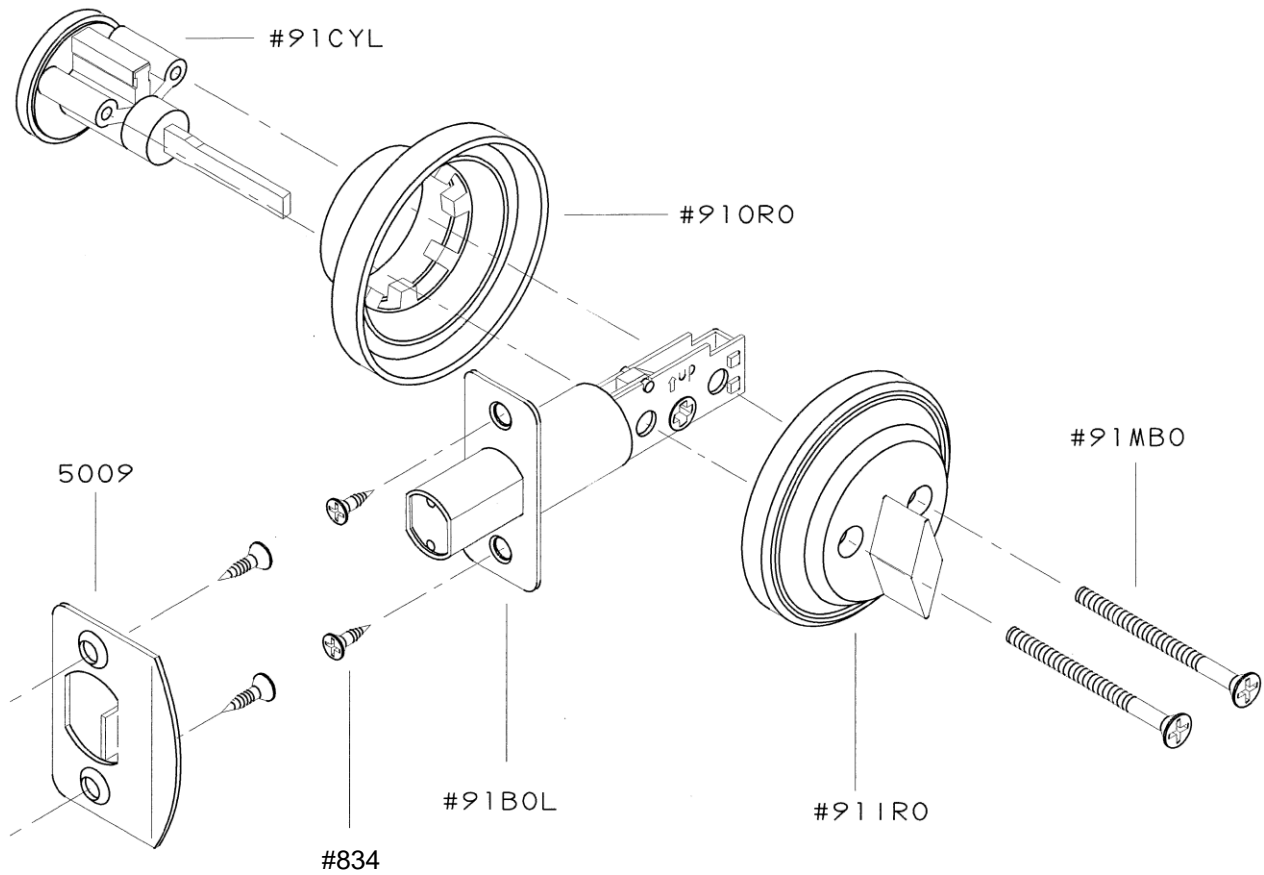

# Status Deadbolt

Schlage Keyway.  
Requires standard bore prep.  
2-3/8" Backset.