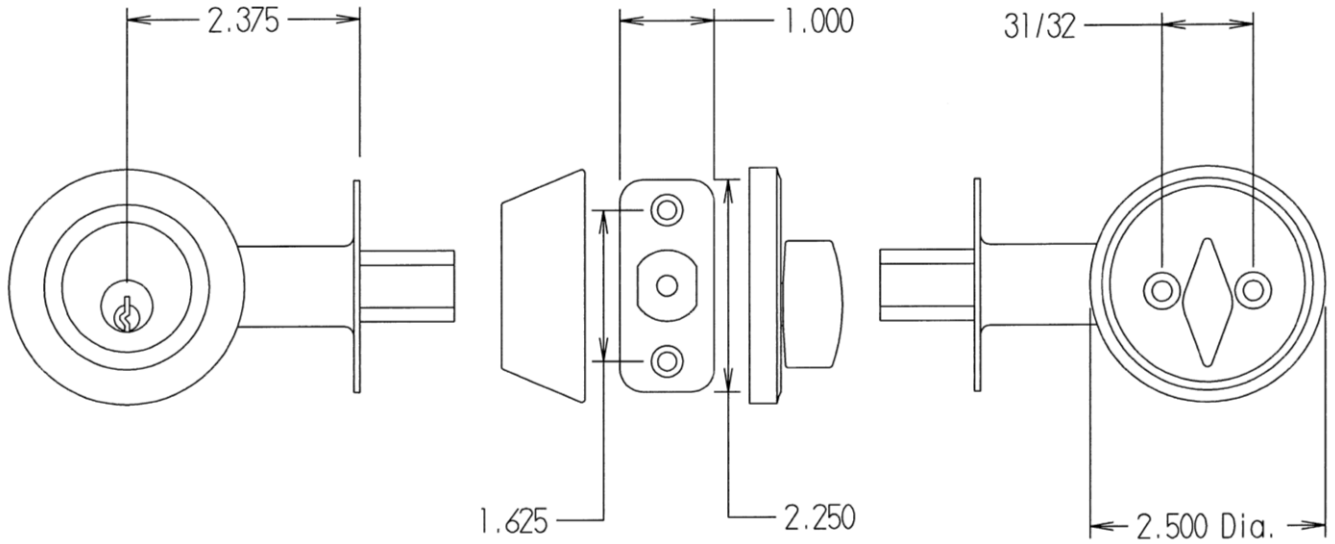

# Atlantis Deadbolt

Schlage Keyway.  
Requires standard bore prep.  
2-3/8" Backset.