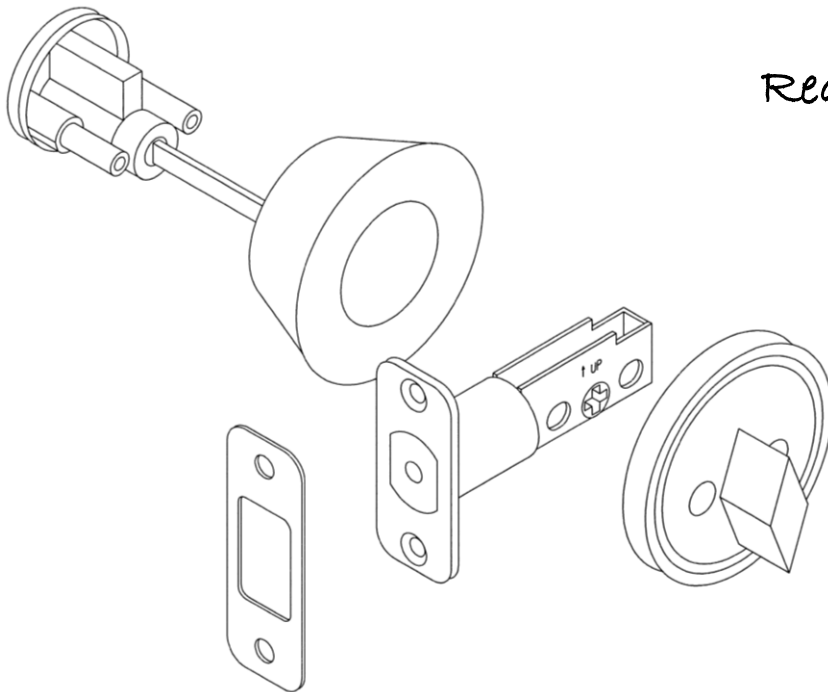

# Atlantis Deadbolt

Schlage Keyway.  
Requires standard bore prep.  
2-3/8" Backset.