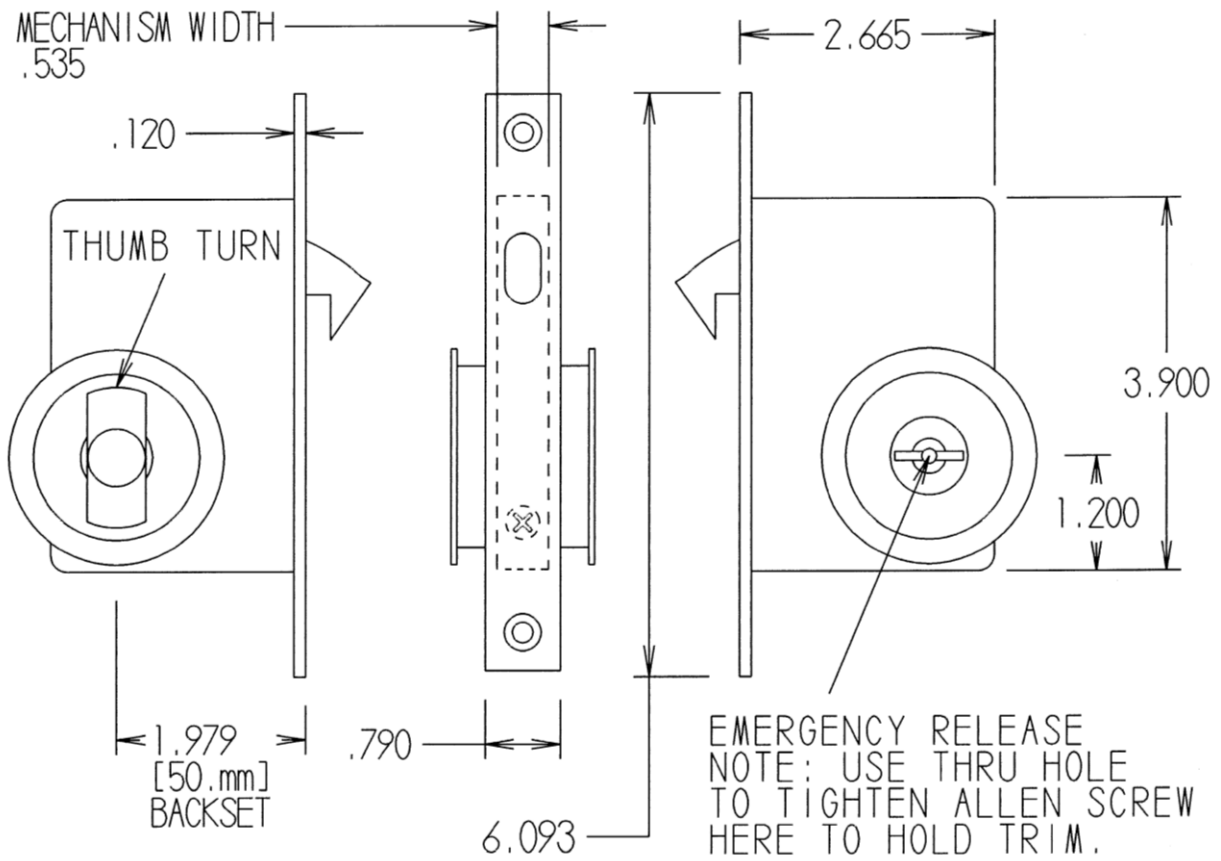

# Series 2000 Pocket Lock - Privacy.

Passage (Dummy) set comes complete  
with 2 flush pulls and  
the #317 edge pull.

All pocket hardware sets  
come standard with  
the #317 edge pull.