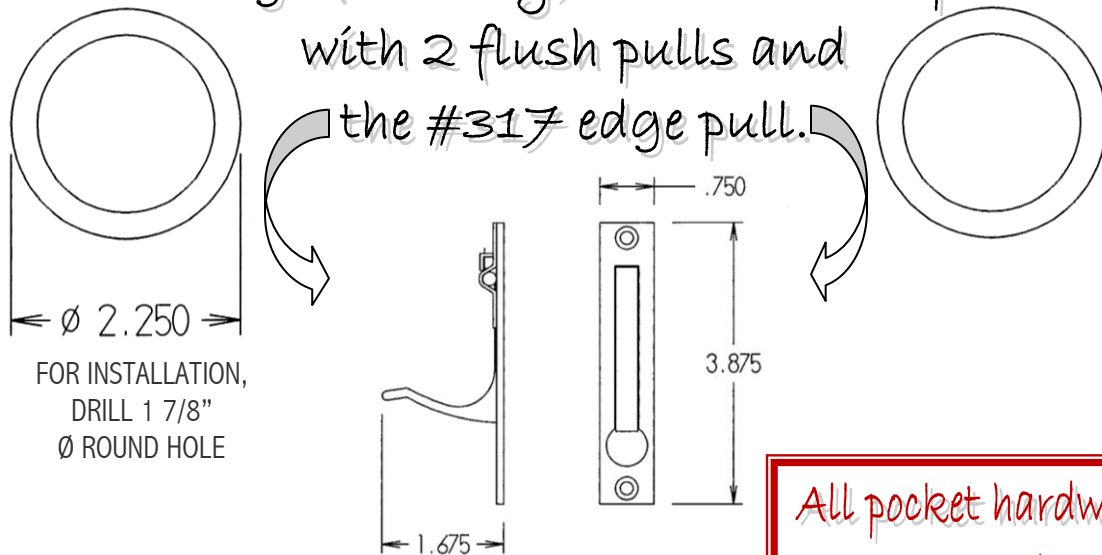

# Series 2000 Pocket Lock - Privacy.

Passage (Dummy) set comes complete  
with 2 flush pulls and  
the #317 edge pull.

All pocket hardware sets  
come standard with  
the #317 edge pull.