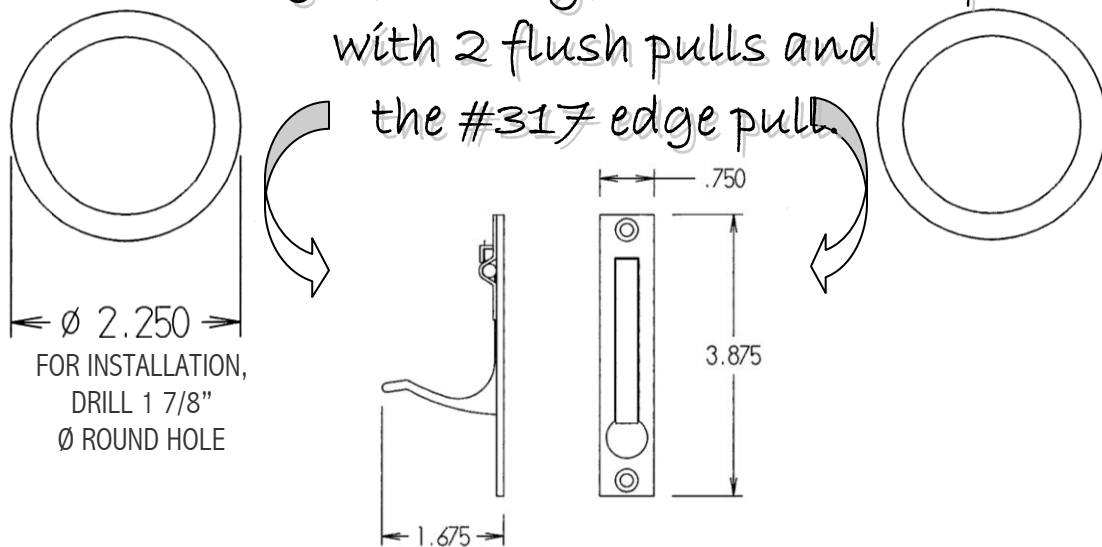

#2000 Privacy Lock Set

Passage (Dummy) set comes complete
with 2 flush pulls and
the #317 edge pull.

All pocket hardware sets
come standard with
the #317 edge pull.