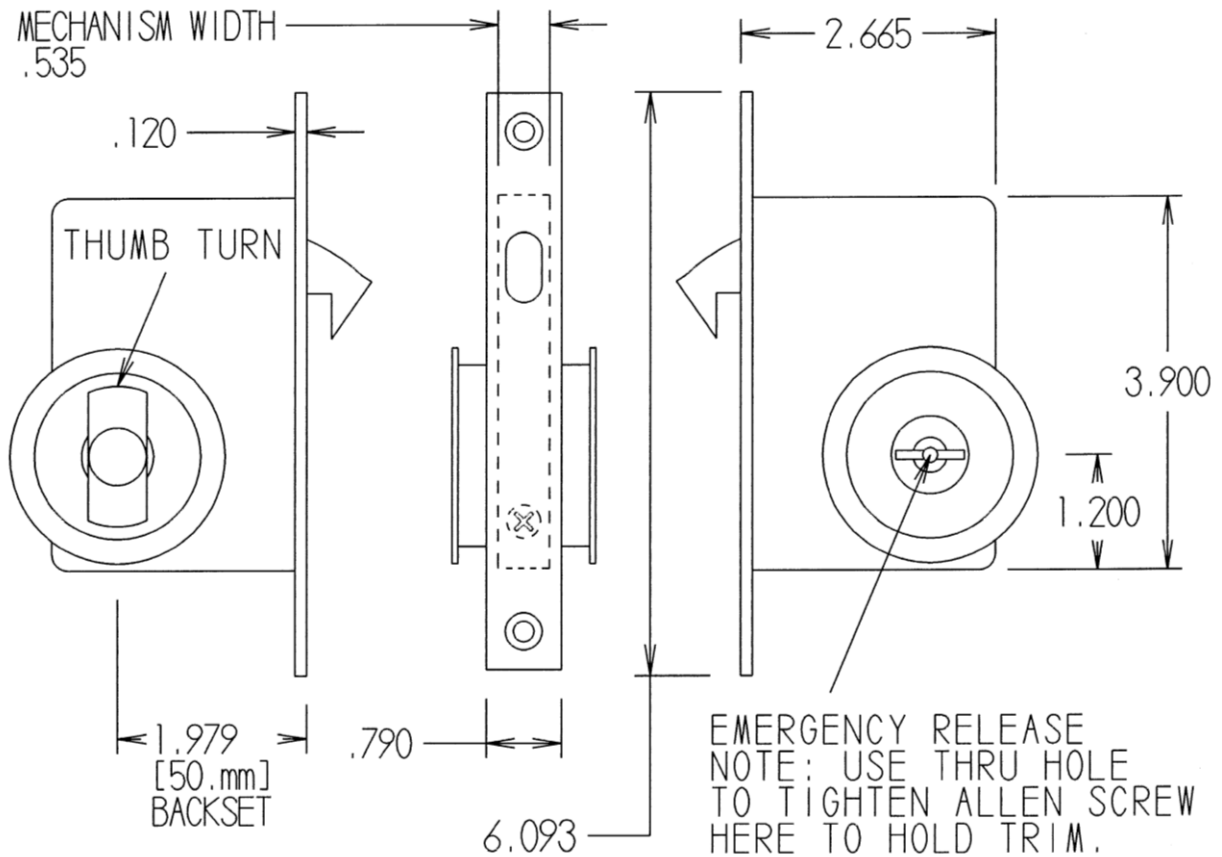

#2000 Privacy Lock Set

Passage (Dummy) set comes complete
with 2 flush pulls and
the #317 edge pull.

All pocket hardware sets
come standard with
the #317 edge pull.