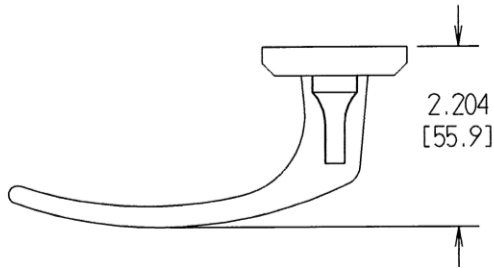

YZA06CH

Interior

Exterior

Lever above cylinder option is available with all mechanisms in the "Soaring" Collection.

2.204
[55.9]

Cylinder above lever option shown here is not available on the #7000 series.

Interior

Exterior

4.000
[101.5]