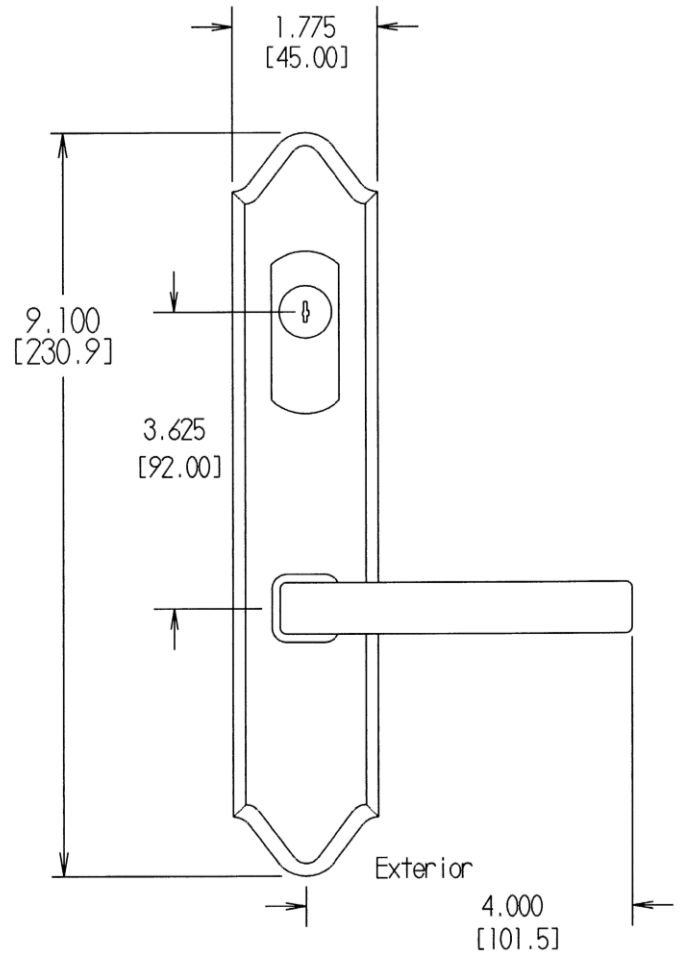

YZA06CH

Interior

Exterior

Lever above cylinder option is available with all mechanisms in the "Soaring" Collection.

2.204
[55.9]

Cylinder above lever option shown here is not available on the #7000 series.

Interior

Exterior

4.000
[101.5]