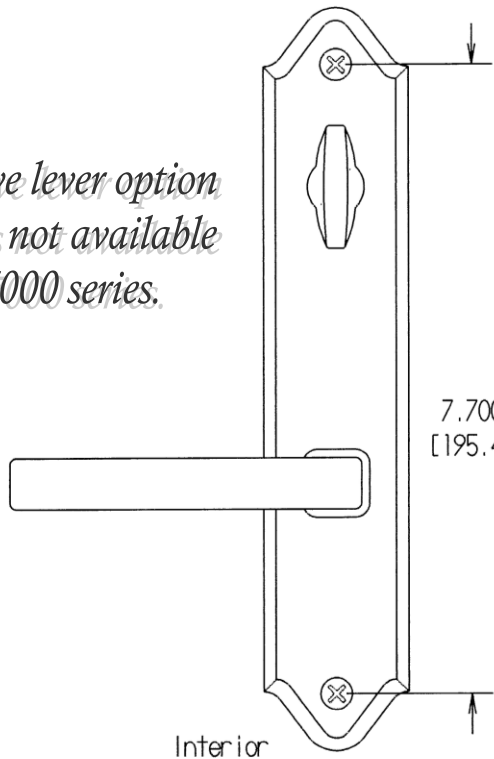

YZA06CH

Interior

Exterior

Lever above cylinder option is available with all mechanisms in the "Soaring" Collection.

2.204
[55.9]

Cylinder above lever option shown here is not available on the #7000 series.

Interior

Exterior

4.000
[101.5]