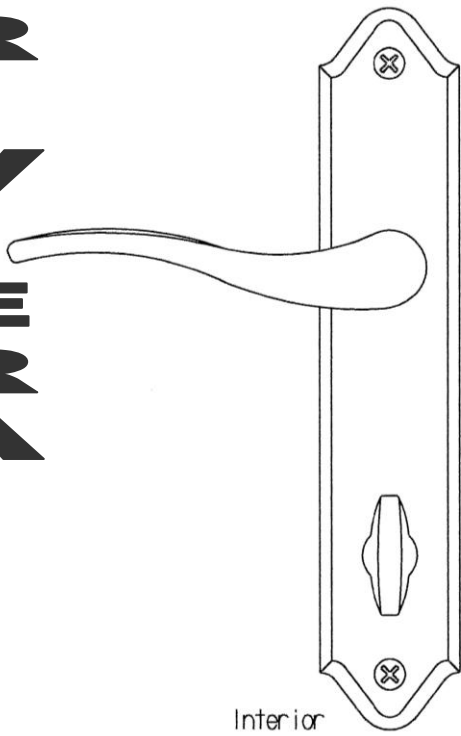

RIVERA

Lever above cylinder option is available with all mechanisms in the "Soaring" Collection.

Cylinder above lever option shown here is not available on the #7000 series.