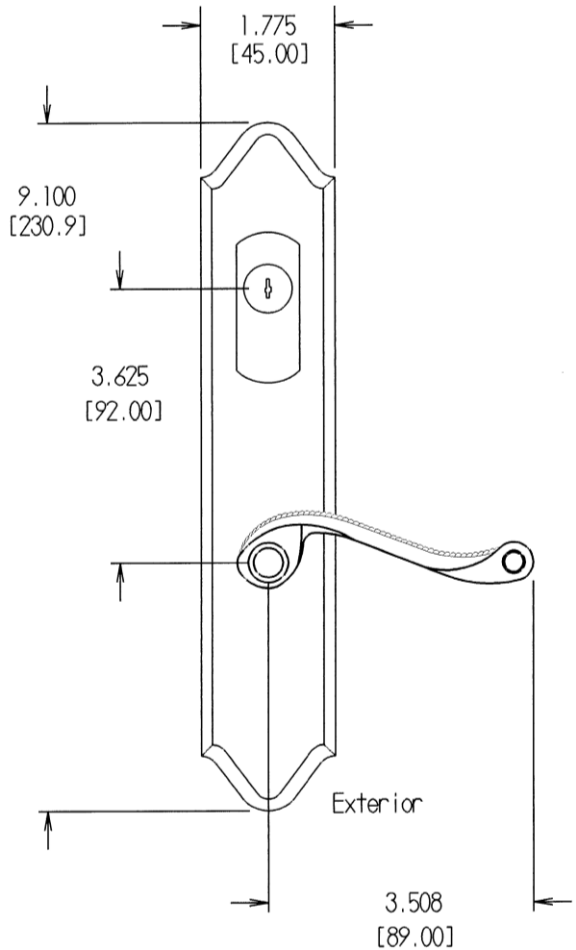

7000-7

Interior

Exterior

Lever above cylinder option is available with all mechanisms in the "Soaring" Collection.

Interior

Exterior

Cylinder above lever option shown here is not available on the #7000 series.