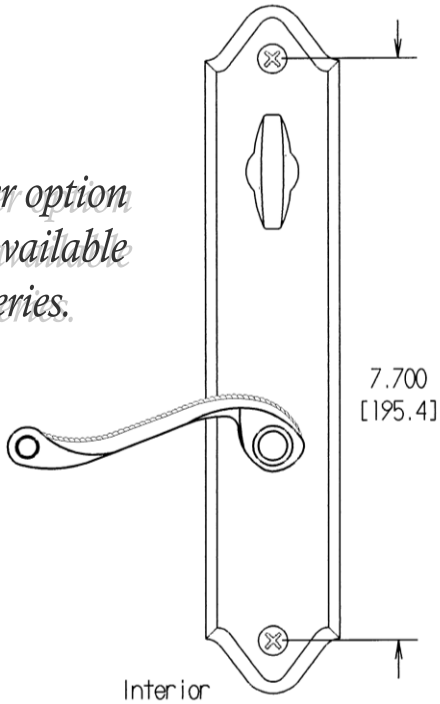

7000-7

Interior

Exterior

Lever above cylinder option is available with all mechanisms in the "Soaring" Collection.

Interior

Exterior

Cylinder above lever option shown here is not available on the #7000 series.