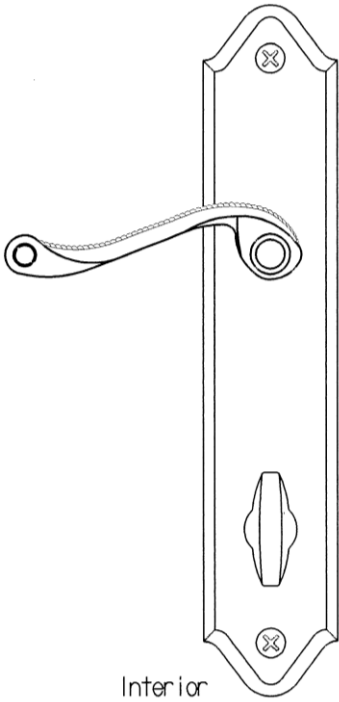

7000-7

Interior

Exterior

Lever above cylinder option is available with all mechanisms in the "Soaring" Collection.

Interior

Exterior

Cylinder above lever option shown here is not available on the #7000 series.