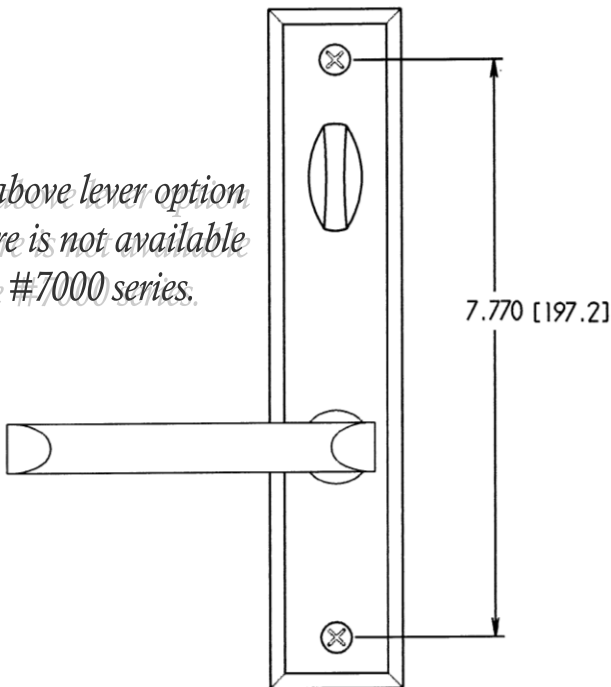

R-A-K-O-P

Lever above cylinder option is available with all mechanisms in the "Soaring" Collection.

Interior

Exterior

Cylinder above lever option shown here is not available on the #7000 series.

Interior

Exterior