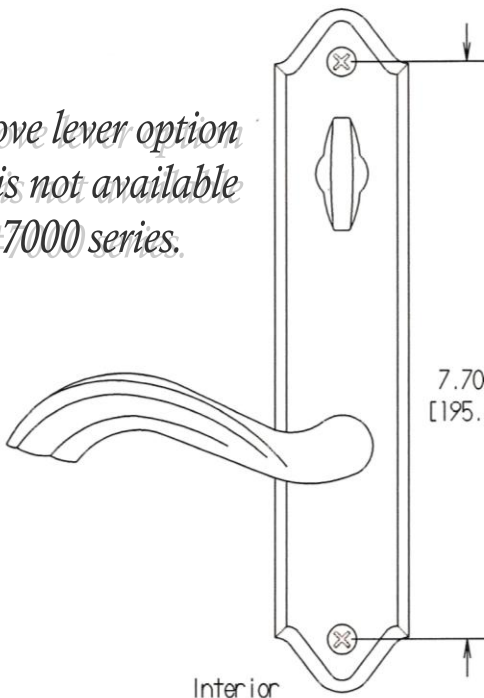

YDZAMROZ

Interior

Exterior

Lever above cylinder option is available with all mechanisms in the "Soaring" Collection.

2.350
[59.6]

Cylinder above lever option shown here is not available on the #7000 series.

Interior

7.700
[195.4]

Exterior

9.100
[230.9]

3.625
[92.00]

1.775
[45.00]

4.458
[113.1]