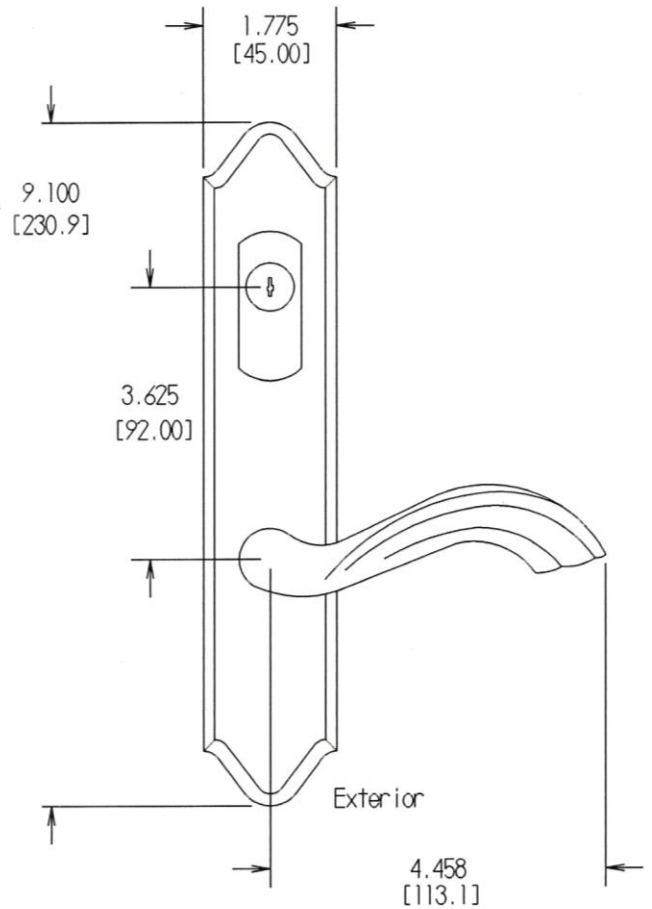

YDZAMROZ

Interior

Exterior

Lever above cylinder option is available with all mechanisms in the "Soaring" Collection.

2.350
[59.6]

Cylinder above lever option shown here is not available on the #7000 series.

Interior

7.700
[195.4]

Exterior

9.100
[230.9]

3.625
[92.00]

1.775
[45.00]

4.458
[113.1]