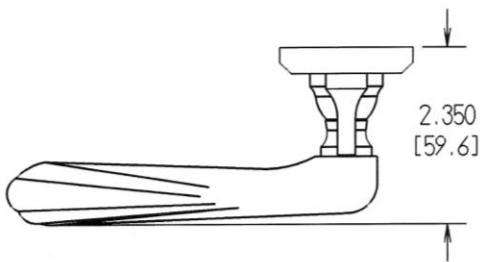

YDZAMROZ

Interior

Exterior

Lever above cylinder option is available with all mechanisms in the "Soaring" Collection.

2.350
[59.6]

Cylinder above lever option shown here is not available on the #7000 series.

Interior

7.700
[195.4]

Exterior

9.100
[230.9]

3.625
[92.00]

1.775
[45.00]

4.458
[113.1]