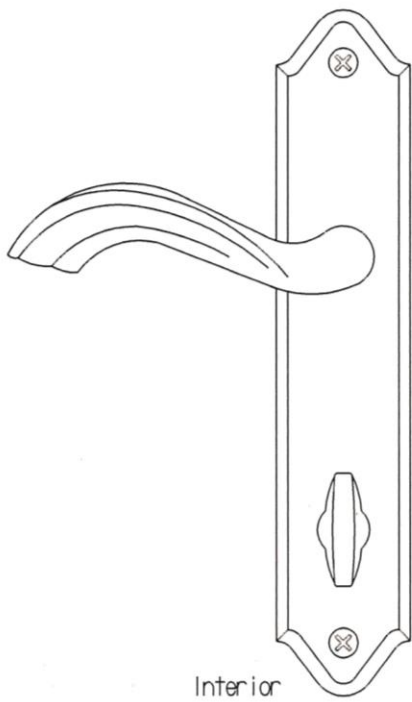

YDZAMROZ

Interior

Exterior

Lever above cylinder option is available with all mechanisms in the "Soaring" Collection.

2.350
[59.6]

Cylinder above lever option shown here is not available on the #7000 series.

Interior

7.700
[195.4]

Exterior

9.100
[230.9]

3.625
[92.00]

1.775
[45.00]

4.458
[113.1]