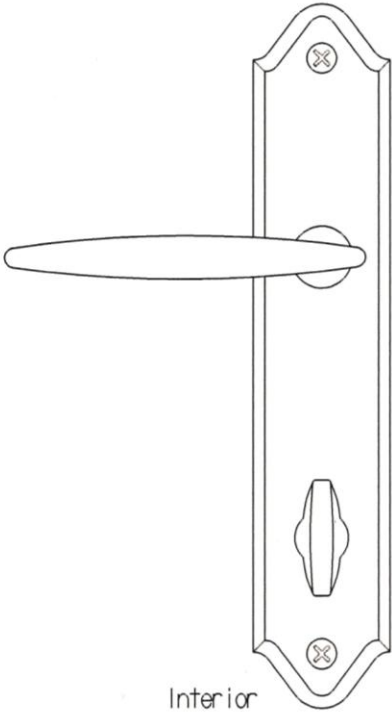

ROXCF

Lever above cylinder option is available with all mechanisms in the "Soaring" Collection.

Cylinder above lever option shown here is not available on the #7000 series.