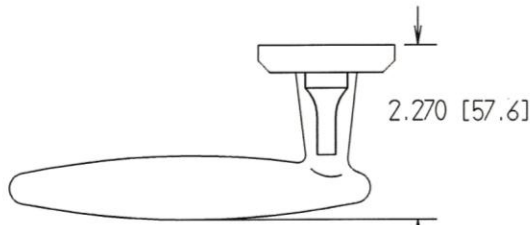

ROXCF

Lever above cylinder option is available with all mechanisms in the "Soaring" Collection.

Cylinder above lever option shown here is not available on the #7000 series.