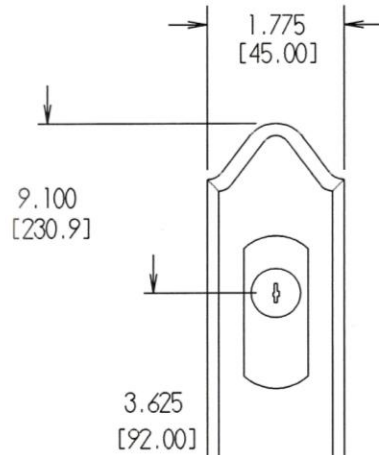

ROXCF

Lever above cylinder option is available with all mechanisms in the "Soaring" Collection.

Cylinder above lever option shown here is not available on the #7000 series.