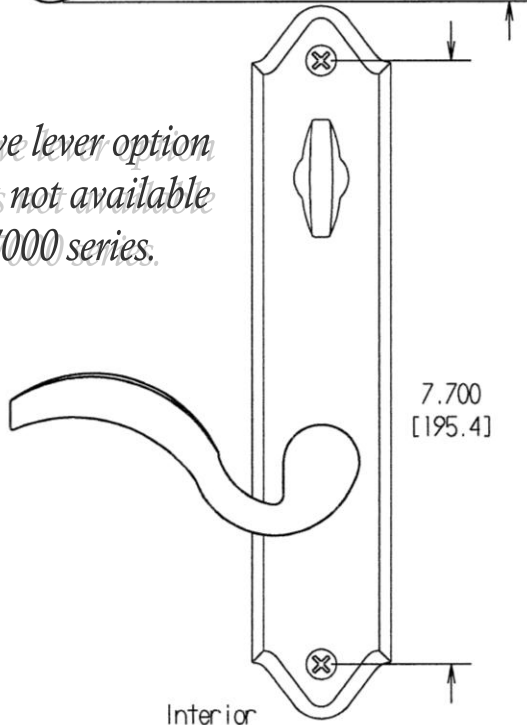

# LA-R-M

Interior

Exterior

*Lever above cylinder option is available with all mechanisms in the "Soaring" Collection.*

2.495  
[63.3]

*Cylinder above lever option shown here is not available on the #7000 series.*

7.700  
[195.4]

Interior

9.100  
[230.9]

3.625  
[92.00]

1.775  
[45.00]

Exterior

3.975  
[100.8]