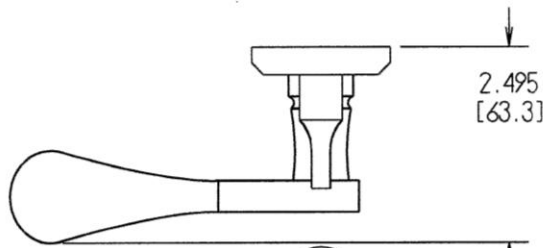

# LA-R-M

Interior

Exterior

*Lever above cylinder option is available with all mechanisms in the "Soaring" Collection.*

2.495  
[63.3]

*Cylinder above lever option shown here is not available on the #7000 series.*

7.700  
[195.4]

Interior

9.100  
[230.9]

3.625  
[92.00]

1.775  
[45.00]

Exterior

3.975  
[100.8]