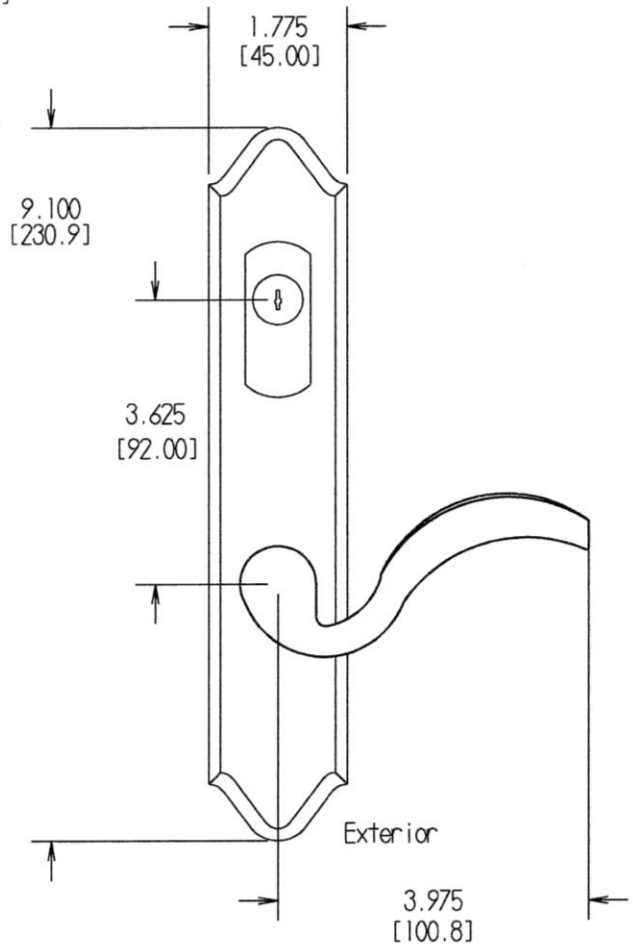

# LA-R-M

Interior

Exterior

*Lever above cylinder option is available with all mechanisms in the "Soaring" Collection.*

2.495  
[63.3]

*Cylinder above lever option shown here is not available on the #7000 series.*

7.700  
[195.4]

Interior

9.100  
[230.9]

3.625  
[92.00]

1.775  
[45.00]

Exterior

3.975  
[100.8]