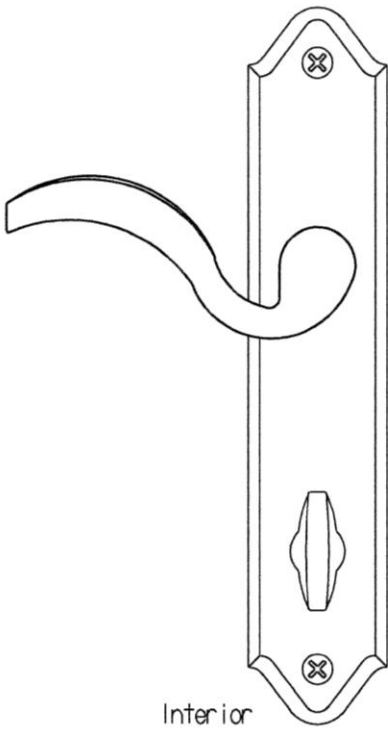

# LA-R-M

Interior

Exterior

*Lever above cylinder option is available with all mechanisms in the "Soaring" Collection.*

2.495  
[63.3]

*Cylinder above lever option shown here is not available on the #7000 series.*

7.700  
[195.4]

Interior

9.100  
[230.9]

3.625  
[92.00]

1.775  
[45.00]

Exterior

3.975  
[100.8]