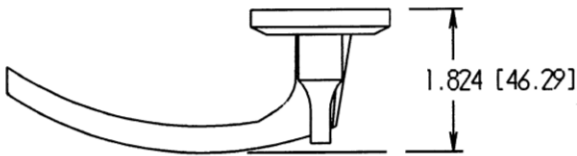

CATALINA

Lever above cylinder option is available with all mechanisms in the "Soaring" Collection.

Interior

Exterior

Cylinder above lever option shown here is not available on the #7000 series.

7.770 [197.2]

Interior

Exterior

4.015 [101.9]