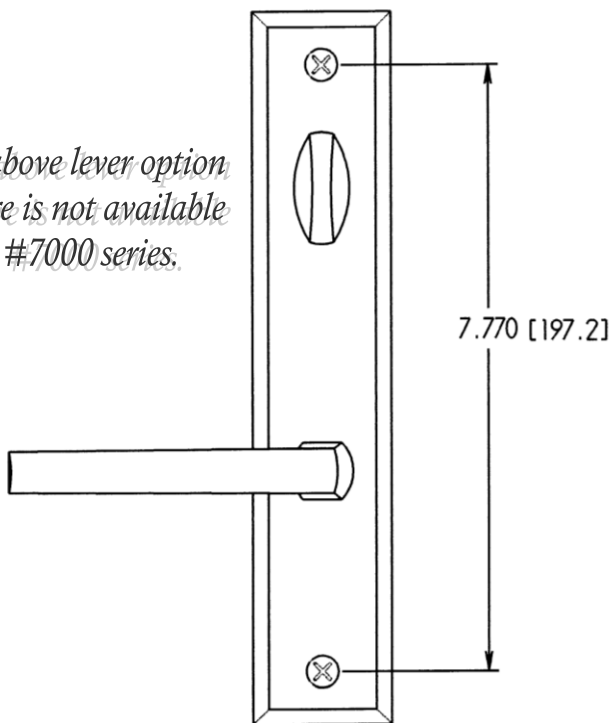

CATALINA

Lever above cylinder option is available with all mechanisms in the "Soaring" Collection.

Interior

Exterior

Cylinder above lever option shown here is not available on the #7000 series.

7.770 [197.2]

Interior

Exterior

4.015 [101.9]