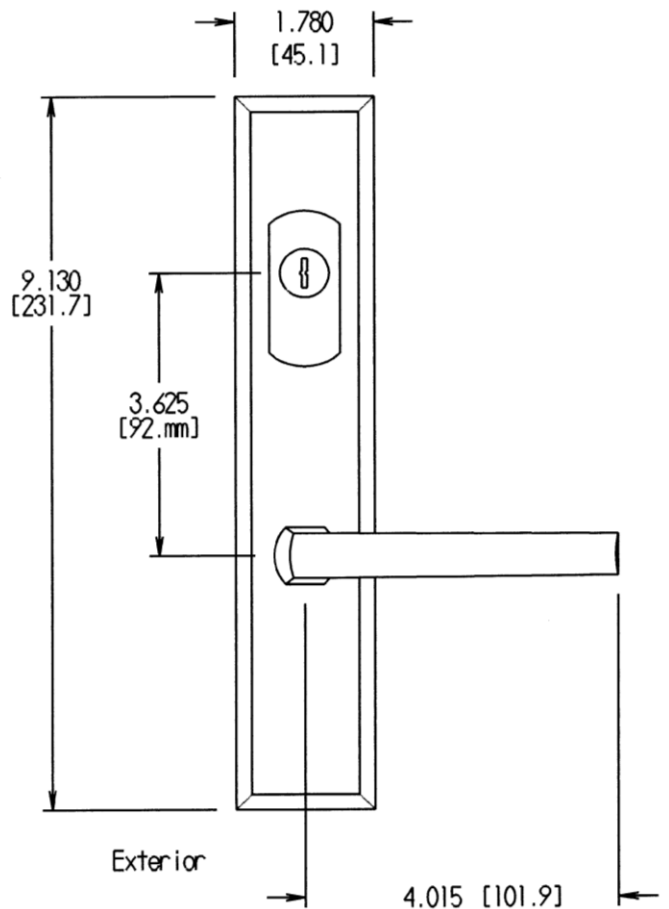

CATALINA

Lever above cylinder option is available with all mechanisms in the "Soaring" Collection.

Interior

Exterior

Cylinder above lever option shown here is not available on the #7000 series.

7.770 [197.2]

Interior

Exterior

4.015 [101.9]